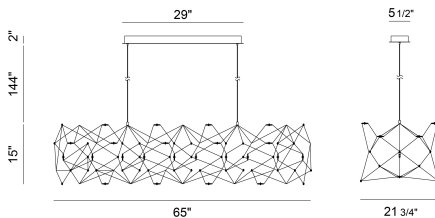

### PRODUCT DETAILS

No.	:	38036-019
Product Color	:	CHROME
Product Material	:	METAL
Shade / Accent Material	:	~
Length	:	65"
Width	:	21.75"
Height	:	15.75"
Overall Height	:	88"
Weight	:	12lbs

### TECHNICAL DETAILS

Hanging Support Type	:	WIRE
Canopy / Backplate Length	:	29.25"
Canopy / Backplate Height	:	1.5"
Canopy / Backplate Width	:	5.5"
Location	:	DRY
Title 24	:	Yes