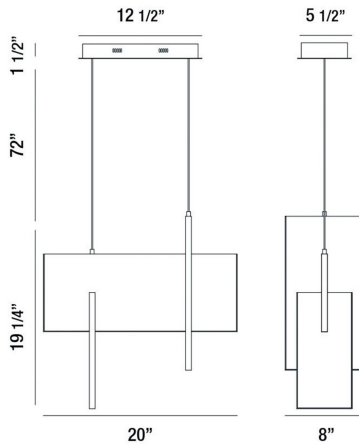

### PRODUCT DETAILS

No.	:	37346-010
Product Color	:	ANODIZED GOLD
Product Material	:	METAL
Shade / Accent Material	:	ACRYLIC
Length	:	20"
Width	:	8"
Height	:	19.25"
Overall Height	:	92"
Weight	:	10.3lbs

### LIGHT SOURCE DETAILS

Light Source Type	:	INTEGRATED LED
Input Voltage	:	120V
Bulb Voltage	:	120V
Socket Type	:	LED
Total Wattage	:	35W
Initial Lumens	:	2100lm
Kelvin	:	3000K
CRI	:	90+
Dimmable	:	Yes

### TECHNICAL DETAILS

Hanging Support Type	:	WIRE
Hanging Support Length	:	72"
Canopy / Backplate Length	:	12.5"
Canopy / Backplate Height	:	1.5"
Canopy / Backplate Width	:	5.5"
Location	:	DRY
Approval	:	
Title 24	:	Yes