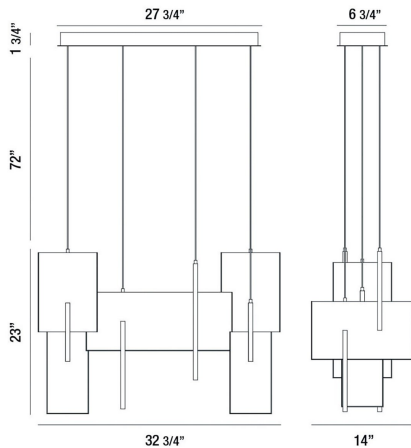

COBURG, LARGE LINEAR LED CHANDELIER

PRODUCT DETAILS

No.	:	37345-013
Product Color	:	ANODIZED GOLD
Product Material	:	METAL
Shade / Accent Material	:	ACRYLIC
Length	:	32.75"
Width	:	14"
Height	:	23"
Overall Height	:	95"
Weight	:	29lbs

LIGHT SOURCE DETAILS

Light Source Type	:	INTEGRATED LED
Input Voltage	:	120V
Bulb Voltage	:	120V
Socket Type	:	LED
Total Wattage	:	93W
Initial Lumens	:	5500lm
Kelvin	:	3000K
CRI	:	90+
Dimmable	:	Yes

OPTIONS AVAILABLE

ITEM NO.	FINISH	SHADE
37345-013	ANODIZED GOLD	
37345-025	BLACK	

TECHNICAL DETAILS

Hanging Support Type	:	AIRCRAFT CABLE
Hanging Support Length	:	72"
Canopy / Backplate Length	:	27.75"
Canopy / Backplate Height	:	1.75"
Canopy / Backplate Width	:	6.75"
Location	:	DRY
Approval	:	
Title 24	:	Yes