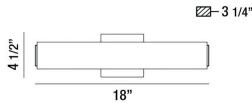

LANDOR, 18" WALL SCONCE

PRODUCT DETAILS

No.	:	37157-012
Product Color	:	CHROME
Product Material	:	METAL
Shade / Accent Colour	:	WHITE
Shade / Accent Material	:	ACRYLIC TUBE
Width	:	18"
Height	:	4.5"
Ext	:	3.25"
Weight	:	2.2lbs

LIGHT SOURCE DETAILS

Light Source Type	:	INTEGRATED LED
Input Voltage	:	120V
Bulb Voltage	:	120V
Total Wattage	:	15W
Total Lumen	:	1000lm
Kelvin	:	3000K
CRI	:	90
Dimmable	:	Yes

Options Available

ITEM NO.	FINISH	SHADE
37157-012	CHROME	WHITE

TECHNICAL DETAILS

Canopy / Backplate Length	:	4.5"
Canopy / Backplate Height	:	1.25"
Canopy / Backplate Width	:	4.5"
Location	:	DAMP
Approval	:	

PROJECT INFORMATION

 Job Name: Date: Type:

 Comments: