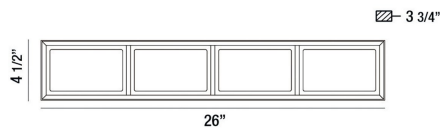

TECHNICAL DETAILS

Approval	:	
Title 24	:	Yes

PROJECT INFORMATION

Job Name: Date: Category:

Comments: