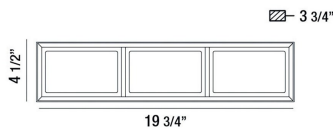

TECHNICAL DETAILS

Approval	:	
Title 24	:	Yes

PROJECT INFORMATION

Job Name: Date: Category:

Comments: