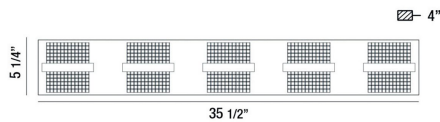

TECHNICAL DETAILS

Approval	:	
Title 24	:	Yes

PROJECT INFORMATION

Job Name: Date: Category:

Comments: