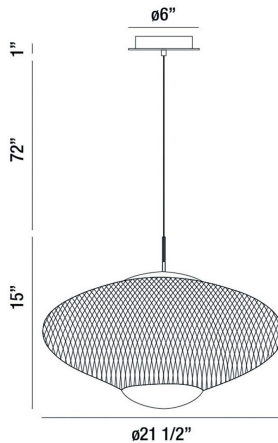

## PARK, 22" ROUND PENDANT

### PRODUCT DETAILS

No.	:	37107-017
Product Color	:	BLACK
Product Material	:	METAL
Shade / Accent Colour	:	GOLD
Shade / Accent Material	:	METAL
Diameter	:	21.5"
Height	:	15"
Overall Height	:	88"
Weight	:	4lbs

### TECHNICAL DETAILS

Hanging Support Type	:	WIRE
Hanging Support Length	:	72"
Canopy / Backplate Height	:	1"
Canopy / Backplate Dia.	:	6"
Location	:	DRY
Title 24	:	Yes