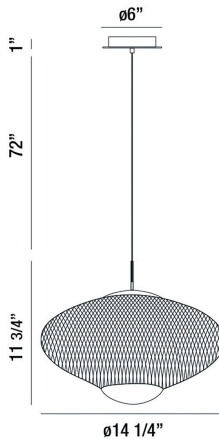

PARK, 14" ROUND PENDANT

PRODUCT DETAILS

No.	:	37106-010
Product Color	:	BLACK
Product Material	:	METAL
Shade / Accent Colour	:	GOLD
Shade / Accent Material	:	METAL
Diameter	:	14.25"
Height	:	11.75"
Overall Height	:	84.75"
Weight	:	3.3lbs

LIGHT SOURCE DETAILS

Light Source Type	:	INTEGRATED LED
Input Voltage	:	120V
Bulb Voltage	:	120V
Socket Type	:	LED
Total Wattage	:	10W
Delivered Lumens	:	500lm
Kelvin	:	3000K
CRI	:	85+
Dimmable	:	Yes

OPTIONS AVAILABLE

ITEM NO.	FINISH	SHADE
37106-010	BLACK	GOLD

TECHNICAL DETAILS

Hanging Support Type	:	WIRE
Hanging Support Length	:	72"
Canopy / Backplate Height	:	1"
Canopy / Backplate Dia.	:	6"
Location	:	DRY
Title 24	:	Yes