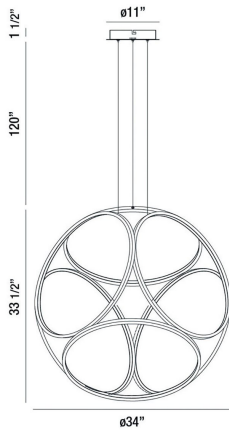

GLENVIEW, 34" PENDANT

OPTIONS AVAILABLE

ITEM NO.	FINISH	SHADE
37104-016	CHROME	WHITE
37104-023	GOLD	WHITE

PRODUCT DETAILS

No.	:	37104-016
Product Color	:	CHROME
Product Material	:	METAL
Shade / Accent Colour	:	WHITE
Shade / Accent Material	:	ACRYLIC
Diameter	:	34"
Height	:	33.5"
Overall Height	:	155"
Weight	:	7lbs

LIGHT SOURCE DETAILS

Light Source Type	:	INTEGRATED LED
Input Voltage	:	120V
Bulb Voltage	:	120V
Socket Type	:	LED
Total Wattage	:	70W
Delivered Lumens	:	3500lm
Kelvin	:	3000K
CRI	:	80+
Dimmable	:	Yes

TECHNICAL DETAILS

Hanging Support Type	:	WIRE
Hanging Support Length	:	120"
Canopy / Backplate Height	:	1.5"
Canopy / Backplate Dia.	:	11"
Location	:	DRY
Title 24	:	Yes

PROJECT INFORMATION

 Job Name: Date: Category:

 Comments: