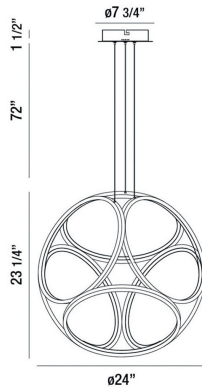

GLENVIEW, 24" PENDANT

PRODUCT DETAILS

No.	:	37102-012
Product Color	:	CHROME
Product Material	:	METAL
Shade / Accent Colour	:	WHITE
Shade / Accent Material	:	ACRYLIC
Diameter	:	24"
Height	:	23.25"
Overall Height	:	96.75"
Weight	:	4.4lbs

LIGHT SOURCE DETAILS

Light Source Type	:	INTEGRATED LED
Input Voltage	:	120V
Bulb Voltage	:	120V
Socket Type	:	LED
Total Wattage	:	40W
Delivered Lumens	:	1800lm
Kelvin	:	3000K
CRI	:	80+
Dimmable	:	Yes

OPTIONS AVAILABLE

ITEM NO.	FINISH	SHADE
37102-012	CHROME	WHITE
37102-020	GOLD	WHITE

TECHNICAL DETAILS

Hanging Support Type	:	WIRE
Hanging Support Length	:	72"
Canopy / Backplate Height	:	1.25"
Canopy / Backplate Dia.	:	7.75"
Location	:	DRY
Title 24	:	Yes