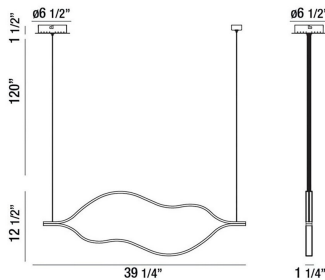

DEVONSHIRE, 39" CHANDELIER

OPTIONS AVAILABLE

ITEM NO.	FINISH	SHADE
37100-018	CHROME	WHITE
37100-028	GOLD	WHITE

PRODUCT DETAILS

No.	:	37100-018
Product Color	:	CHROME
Product Material	:	METAL
Shade / Accent Colour	:	WHITE
Shade / Accent Material	:	ACRYLIC
Length	:	39.25"
Width	:	1.25"
Height	:	12.5"
Weight	:	3.8lbs

LIGHT SOURCE DETAILS

Light Source Type	:	INTEGRATED LED
Input Voltage	:	120V
Bulb Voltage	:	120V
Socket Type	:	LED
Total Wattage	:	20W
Delivered Lumens	:	1300lm
Kelvin	:	3000K
CRI	:	80+
Dimmable	:	Yes

TECHNICAL DETAILS

Hanging Support Type	:	WIRE
Hanging Support Length	:	120"
Canopy / Backplate Height	:	1.5"
Canopy / Backplate Dia.	:	6.5"
Location	:	DRY
Approval	:	
Title 24	:	Yes

PROJECT INFORMATION

 Job Name: Date: Category: