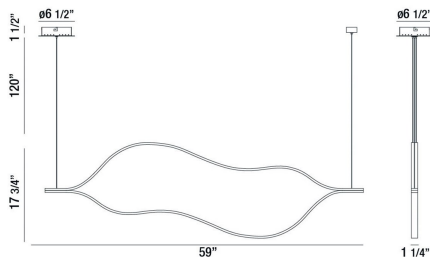

DEVONSHIRE, 59" CHANDELIER

PRODUCT DETAILS

No.	:	37098-018
Product Color	:	CHROME
Product Material	:	METAL
Shade / Accent Colour	:	WHITE
Shade / Accent Material	:	ACRYLIC
Length	:	59"
Width	:	1.25"
Height	:	17.75"
Overall Height	:	139.25"
Weight	:	3lbs

LIGHT SOURCE DETAILS

Light Source Type	:	INTEGRATED LED
Input Voltage	:	120V
Bulb Voltage	:	120V
Socket Type	:	LED
Total Wattage	:	30W
Delivered Lumens	:	1850lm
Kelvin	:	3000K
CRI	:	80+
Dimmable	:	Yes

OPTIONS AVAILABLE

ITEM NO.	FINISH	SHADE
37098-018	CHROME	WHITE
37098-023	GOLD	WHITE

TECHNICAL DETAILS

Hanging Support Type	:	WIRE
Hanging Support Length	:	120"
Canopy / Backplate Height	:	1.5"
Canopy / Backplate Dia.	:	6.5"
Location	:	DRY
Approval	:	
Title 24	:	Yes