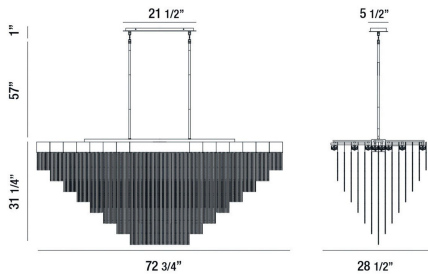

BLOOMFIELD, 28-LIGHT OVAL LED CHANDELIER

PRODUCT DETAILS

No.	:	37097-023
Product Color	:	BLACK
Product Material	:	METAL
Shade / Accent Material	:	~
Length	:	72.75"
Width	:	28.5"
Height	:	31"
Overall Height	:	89"
Weight	:	74.9lbs

OPTIONS AVAILABLE

ITEM NO.	FINISH	SHADE
37097-011	ANTIQUÉ BRUSH GOLD	
37097-023	BLACK	

TECHNICAL DETAILS

Hanging Support Type	:	ROD
Hanging Support Length	:	57"
Rods Included	:	3"+6"+12"+18"+18"
Canopy / Backplate Length	:	21.5"
Canopy / Backplate Height	:	1"
Canopy / Backplate Width	:	5.5"
Location	:	DRY
Approval	:	
Title 24	:	Yes