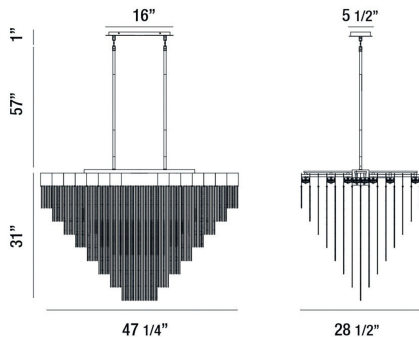

BLOOMFIELD, 47" CHANDELIER

PRODUCT DETAILS

No.	:	37096-014
Product Color	:	ANTIQUE BRUSH GOLD
Product Material	:	METAL
Shade / Accent Material	:	METAL
Length	:	47.25"
Width	:	28.5"
Height	:	31"
Overall Height	:	89"
Weight	:	39lbs

ITEM NO.	FINISH	SHADE
37096-014	ANTIQUE BRUSH GOLD	

TECHNICAL DETAILS

Hanging Support Type	:	ROD
Hanging Support Length	:	57"
Rods Included	:	3"+6"+12"+18"+18"
Canopy / Backplate Length	:	16"
Canopy / Backplate Height	:	1"
Canopy / Backplate Width	:	5.5"
Location	:	DRY