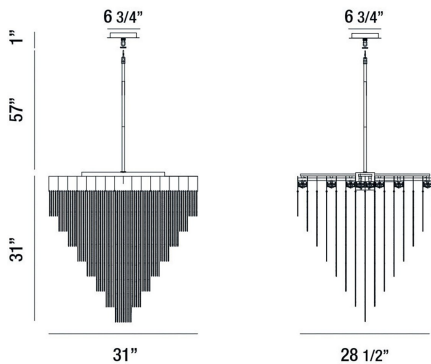

BLOOMFIELD, 18-LIGHT OVAL LED CHANDELIER

PRODUCT DETAILS

No.	:	37095-017
Product Color	:	ANTIQUE BRUSH GOLD
Product Material	:	METAL
Shade / Accent Material	:	METAL
Length	:	31"
Width	:	28.5"
Height	:	31"
Overall Height	:	89"
Weight	:	32.1lbs

ITEM NO.	FINISH	SHADE
37095-017	ANTIQUÉ BRUSH GOLD	
37095-029	BLACK	

TECHNICAL DETAILS

Hanging Support Type	:	ROD
Hanging Support Length	:	57"
Rods Included	:	3"+6"+12"+18"+18"
Canopy / Backplate Length	:	6.75"
Canopy / Backplate Height	:	1"
Canopy / Backplate Width	:	6.75"
Location	:	DRY
Approval	:	
Title 24	:	Yes