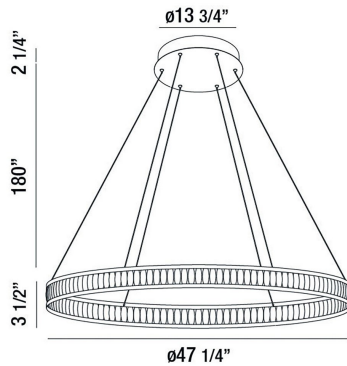

FORSTER, 47" ROUND CHANDELIER

PRODUCT DETAILS

No.	:	37092-016
Product Color	:	BLACK
Product Material	:	METAL
Shade / Accent Colour	:	WHITE
Shade / Accent Material	:	ACRYLIC
Diameter	:	47.25"
Height	:	3.5"
Overall Height	:	185.75"
Weight	:	9lbs

LIGHT SOURCE DETAILS

Light Source Type	:	INTEGRATED LED
Input Voltage	:	120V
Bulb Voltage	:	120V
Socket Type	:	LED
Total Wattage	:	105W
Delivered Lumens	:	5450lm
Kelvin	:	3000K
CRI	:	80+
Dimmable	:	Yes

OPTIONS AVAILABLE

ITEM NO.	FINISH	SHADE
37092-016	BLACK	WHITE

TECHNICAL DETAILS

Hanging Support Type	:	AIRCRAFT CABLE
Hanging Support Length	:	180"
Canopy / Backplate Height	:	2.25"
Canopy / Backplate Dia.	:	13.75"
Location	:	DRY
Title 24	:	Yes