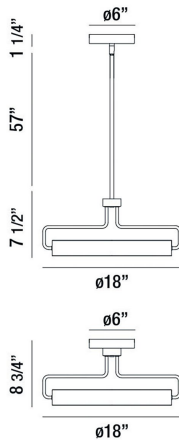

PEMBERTON, SMALL LED PENDANT/SEMI FLUSHMOUNT

PRODUCT DETAILS

No.	:	37083-014
Product Color	:	ANTIQUÉ BRASS
Product Material	:	METAL
Shade / Accent Colour	:	BLACK
Shade / Accent Material	:	ACRYLIC
Diameter	:	18"
Height	:	7.5"
Overall Height	:	35"
Weight	:	5.9lbs

LIGHT SOURCE DETAILS

Light Source Type	:	INTEGRATED LED
Input Voltage	:	120V
Bulb Voltage	:	120V
Socket Type	:	LED
Total Wattage	:	23W
Delivered Lumens	:	925lm
Kelvin	:	3000K
CRI	:	90+
Dimmable	:	Yes

OPTIONS AVAILABLE

ITEM NO.	FINISH	SHADE
37083-014	ANTIQUÉ BRASS	BLACK
37083-020	SATIN NICKEL	BLACK

TECHNICAL DETAILS

Hanging Support Type	:	ROD
Hanging Support Length	:	57"
Canopy / Backplate Height	:	1.25"
Canopy / Backplate Dia.	:	6"
Title 24	:	Yes