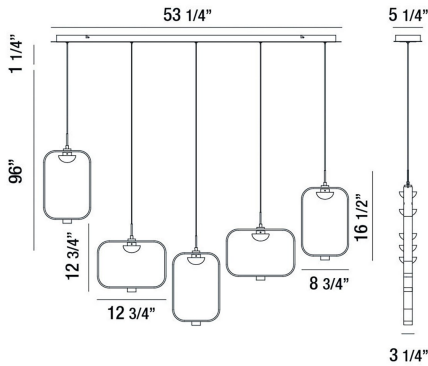

DAGMAR, 53" LINEAR CHANDELIER

PRODUCT DETAILS

No.	:	37078-010
Product Color	:	BLACK
Product Material	:	METAL
Shade / Accent Colour	:	CLEAR
Shade / Accent Material	:	GLASS
Length	:	53.25"
Width	:	5.25"
Height	:	16.5"
Overall Height	:	113.75"
Weight	:	24.2lbs

LIGHT SOURCE DETAILS

Light Source Type	:	INTEGRATED LED
Input Voltage	:	120V
Bulb Voltage	:	120V
Socket Type	:	LED
Total Wattage	:	150W
Delivered Lumens	:	910lm
Kelvin	:	3000K
CRI	:	90+
Dimmable	:	Yes

OPTIONS AVAILABLE

ITEM NO.	FINISH	SHADE
37078-010	BLACK	CLEAR

TECHNICAL DETAILS

Hanging Support Type	:	WIRE
Hanging Support Length	:	96"
Canopy / Backplate Length	:	53.25"
Canopy / Backplate Height	:	1.25"
Canopy / Backplate Width	:	5.25"
Location	:	DRY
Title 24	:	Yes