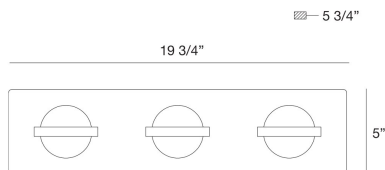

## RYDER, 20" BATHBAR

### PRODUCT DETAILS

No.	:	37069-018
Product Color	:	CHROME
Product Material	:	METAL
Shade / Accent Colour	:	CLEAR
Shade / Accent Material	:	GLASS
Width	:	19.75"
Height	:	5"
Ext	:	5.25"
Weight	:	6.8lbs

### TECHNICAL DETAILS

Canopy / Backplate Length	:	5"
Canopy / Backplate Height	:	1.25"
Canopy / Backplate Width	:	19.75"
Location	:	DAMP
Approval	:	
Title 24	:	Yes