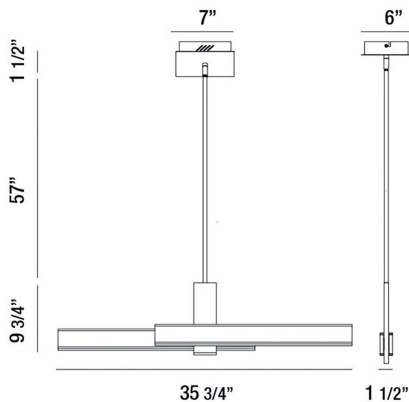

CAMENO, 36" LINEAR CHNADELIER

PRODUCT DETAILS

No.	:	37063-016
Product Color	:	MATTE BLACK
Product Material	:	METAL
Shade / Accent Material	:	ACRYLIC
Length	:	35.75"
Width	:	1.5"
Height	:	9.75"
Overall Height	:	68.25"
Weight	:	7.2lbs

LIGHT SOURCE DETAILS

Light Source Type	:	INTEGRATED LED
Input Voltage	:	120V
Bulb Voltage	:	120V
Socket Type	:	LED
Total Wattage	:	54W
Total Lumen	:	3360lm
Kelvin	:	3000K
CRI	:	90
Dimmable	:	Yes

Options Available

ITEM NO.	FINISH	SHADE
37063-016	MATTE BLACK	
37063-023	SATIN GOLD	

TECHNICAL DETAILS

Hanging Support Type	:	ROD
Hanging Support Length	:	57"
Rods Included	:	3"+6"+12"+18"+18"
Canopy / Backplate Length	:	7"
Canopy / Backplate Height	:	1.5"
Canopy / Backplate Width	:	6"
Location	:	DRY
Approval	:	