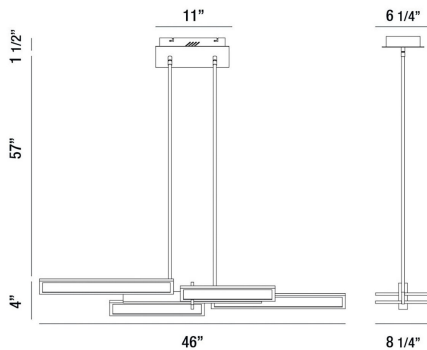

BAYSWATER, 46" LINEAR CHANDELIER

Options Available

ITEM NO.	FINISH	SHADE
37062-019	MATTE BLACK	
37062-026	SATIN GOLD	

PRODUCT DETAILS

No.	:	37062-019
Product Color	:	MATTE BLACK
Product Material	:	METAL
Shade / Accent Material	:	ACRYLIC
Length	:	46"
Width	:	8.25"
Height	:	4"
Overall Height	:	62.5"
Weight	:	12.8lbs

LIGHT SOURCE DETAILS

Light Source Type	:	INTEGRATED LED
Input Voltage	:	120V
Bulb Voltage	:	120V
Socket Type	:	LED
Total Wattage	:	69W
Total Lumen	:	2800lm
Kelvin	:	3000K
CRI	:	90
Dimmable	:	Yes

TECHNICAL DETAILS

Hanging Support Type	:	ROD
Hanging Support Length	:	57"
Rods Included	:	3"+6"+12"+18"+18"
Canopy / Backplate Length	:	11"
Canopy / Backplate Height	:	1.5"
Canopy / Backplate Width	:	6.25"
Location	:	DRY
Approval	:	