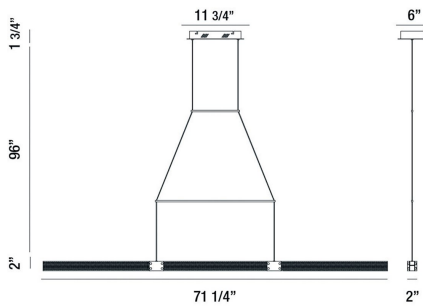

## ADMIRAL, 72" LINEAR CHANDELIER

### PRODUCT DETAILS

No.	:	37059-019
Product Color	:	MATTE BLACK/GOLD
Product Material	:	METAL
Shade / Accent Material	:	METAL
Length	:	71.25"
Width	:	2"
Height	:	2"
Overall Height	:	99.75"
Weight	:	10.1lbs

### TECHNICAL DETAILS

Hanging Support Type	:	WIRE
Hanging Support Length	:	96"
Canopy / Backplate Length	:	11.75"
Canopy / Backplate Height	:	1.75"
Canopy / Backplate Width	:	6"
Location	:	DRY
Approval	:	