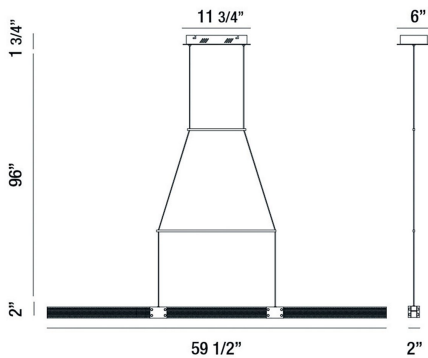

ADMIRAL, 60" LINEAR CHANDELIER

PRODUCT DETAILS

No.	:	37058-012
Product Color	:	MATTE BLACK/GOLD
Product Material	:	METAL
Shade / Accent Material	:	METAL
Length	:	59.5"
Width	:	2"
Height	:	2"
Overall Height	:	99.75"
Weight	:	9.2lbs

LIGHT SOURCE DETAILS

Light Source Type	:	INTEGRATED LED
Input Voltage	:	120V
Bulb Voltage	:	120V
Socket Type	:	LED
Total Wattage	:	29W
Total Lumen	:	1080lm
Kelvin	:	3000K
CRI	:	90
Dimmable	:	Yes

TECHNICAL DETAILS

Hanging Support Type	:	WIRE
Hanging Support Length	:	96"
Canopy / Backplate Length	:	11.75"
Canopy / Backplate Height	:	1.75"
Canopy / Backplate Width	:	6"
Location	:	DRY
Approval	:	

Options Available

ITEM NO.	FINISH	SHADE
37058-012	MATTE BLACK/GOLD	