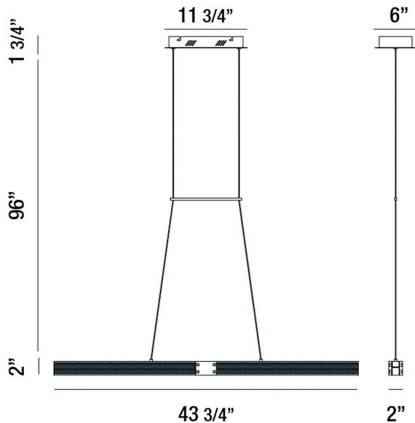

## ADMIRAL, 44" LINEAR CHANDELIER

### PRODUCT DETAILS

No.	:	37057-015
Product Color	:	MATTE BLACK/GOLD
Product Material	:	METAL
Shade / Accent Material	:	METAL
Length	:	43.75"
Width	:	2"
Height	:	2"
Overall Height	:	99.75"
Weight	:	7.2lbs

### TECHNICAL DETAILS

Hanging Support Type	:	WIRE
Hanging Support Length	:	96"
Canopy / Backplate Length	:	11.75"
Canopy / Backplate Height	:	1.75"
Canopy / Backplate Width	:	6"
Location	:	DRY
Approval	:	