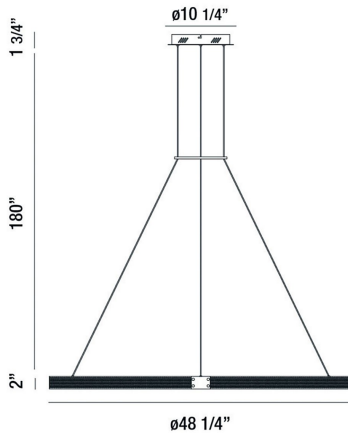

## ADMIRAL, 49" ROUND CHANDELIER

### PRODUCT DETAILS

No.	:	37054-014
Product Color	:	MATTE BLACK/GOLD
Product Material	:	METAL
Shade / Accent Material	:	METAL
Diameter	:	48.25"
Height	:	2"
Overall Height	:	183.75"
Weight	:	18.3lbs

### TECHNICAL DETAILS

Hanging Support Type	:	WIRE
Hanging Support Length	:	180"
Canopy / Backplate Height	:	1.75"
Canopy / Backplate Dia.	:	10.25"
Location	:	DRY
Approval	:	