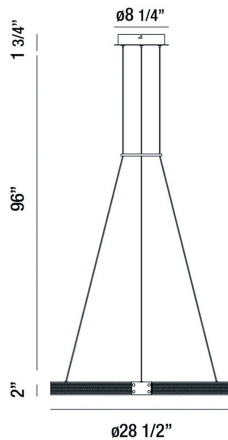

ADMIRAL, SMALL LED CHANDELIER

PRODUCT DETAILS

No.	:	37053-017
Product Color	:	MATTE BLACK/GOLD
Product Material	:	METAL
Shade / Accent Material	:	METAL
Diameter	:	28.5"
Height	:	2"
Overall Height	:	96"
Weight	:	11.7lbs

ITEM NO.	FINISH	SHADE
37053-017	MATTE BLACK/GOLD	

TECHNICAL DETAILS

Hanging Support Type	:	WIRE
Hanging Support Length	:	96"
Canopy / Backplate Height	:	1.75"
Canopy / Backplate Dia.	:	8.25"
Location	:	DRY
Approval	:	
Title 24	:	Yes