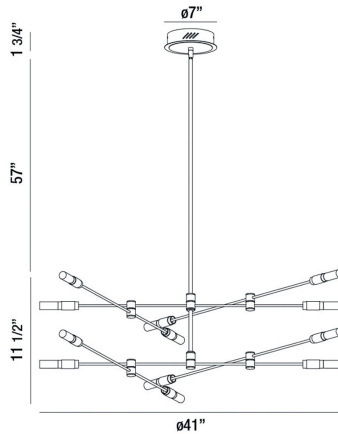

ALBANY, 41" CHANDELIER/SEMI FLUSHMOUNT

PRODUCT DETAILS

No.	:	37051-013
Product Color	:	DEEP BLACK/BRASS
Product Material	:	METAL
Shade / Accent Material	:	ACRYLIC
Diameter	:	41"
Height	:	11.5"
Overall Height	:	70.25"
Weight	:	9.9lbs

LIGHT SOURCE DETAILS

Light Source Type	:	INTEGRATED LED
Input Voltage	:	120V
Bulb Voltage	:	120V
Socket Type	:	LED
Total Wattage	:	30W
Total Lumen	:	1600lm
Kelvin	:	3000K
CRI	:	90
Dimmable	:	Yes

Options Available

ITEM NO.	FINISH	SHADE
37051-013	DEEP BLACK/BRASS	

TECHNICAL DETAILS

Hanging Support Type	:	ROD
Hanging Support Length	:	57"
Canopy / Backplate Height	:	1.75"
Canopy / Backplate Dia.	:	7"
Location	:	DRY
Approval	:	