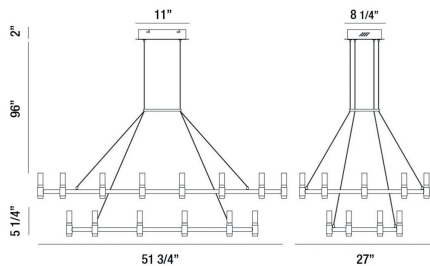

## ALTAMONT, 52" 2-TIER RECTANGULAR CHANDELIER

### PRODUCT DETAILS

No.	:	37049-010
Product Color	:	SATIN NICKEL/BLACK
Product Material	:	METAL
Shade / Accent Material	:	ACRYLIC
Length	:	51.75"
Width	:	27"
Height	:	5.25"
Overall Height	:	103.25"
Weight	:	23.5lbs

### TECHNICAL DETAILS

Hanging Support Type	:	WIRE
Hanging Support Length	:	96"
Canopy / Backplate Length	:	11"
Canopy / Backplate Height	:	2"
Canopy / Backplate Width	:	8.25"
Location	:	DRY