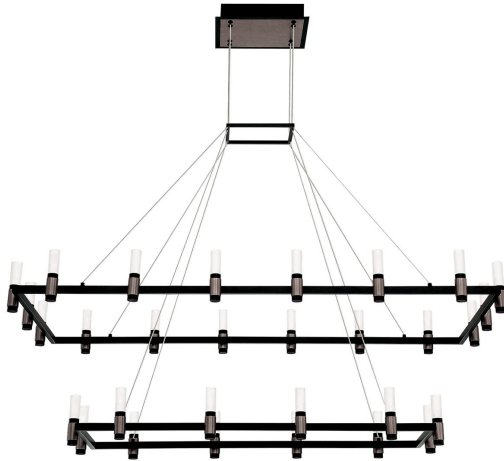

## ALTAMONT, 52" 2-TIER RECTANGULAR CHANDELIER

### PRODUCT DETAILS

No.	:	37049-010
Product Color	:	SATIN NICKEL/BLACK
Product Material	:	METAL
Shade / Accent Material	:	ACRYLIC
Length	:	51.75"
Width	:	27"
Height	:	5.25"
Overall Height	:	103.25"
Weight	:	23.5lbs

### LIGHT SOURCE DETAILS

Light Source Type	:	INTEGRATED LED
Input Voltage	:	120V
Bulb Voltage	:	120V
Socket Type	:	LED
Total Wattage	:	137W
Total Lumen	:	4800lm
Kelvin	:	3000K
CRI	:	90
Dimmable	:	Yes

### TECHNICAL DETAILS

Hanging Support Type	:	WIRE
Hanging Support Length	:	96"
Canopy / Backplate Length	:	11"
Canopy / Backplate Height	:	2"
Canopy / Backplate Width	:	8.25"
Location	:	DRY