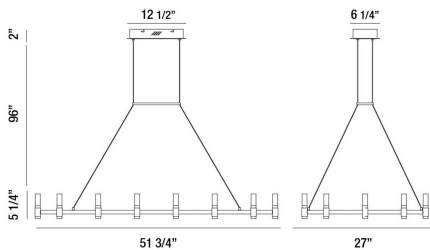

ALTAMONT, 52" RECTANGULAR CHANDELIER

PRODUCT DETAILS

No.	:	37048-013
Product Color	:	SATIN NICKEL/BLACK
Product Material	:	METAL
Shade / Accent Material	:	ACRYLIC
Length	:	51.75"
Width	:	27"
Height	:	5.25"
Overall Height	:	103.25"
Weight	:	15.1lbs

ITEM NO.	FINISH	SHADE
37048-013	SATIN NICKEL/BLACK	

TECHNICAL DETAILS

Hanging Support Type	:	WIRE
Hanging Support Length	:	96"
Canopy / Backplate Length	:	12.5"
Canopy / Backplate Height	:	2"
Canopy / Backplate Width	:	6.25"
Location	:	DRY