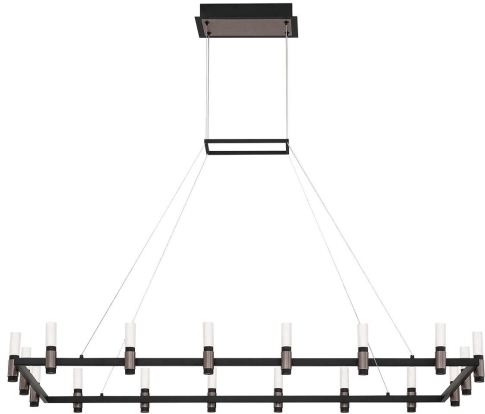

ALTAMONT, 52" RECTANGULAR CHANDELIER

PRODUCT DETAILS

No.	:	37048-013
Product Color	:	SATIN NICKEL/BLACK
Product Material	:	METAL
Shade / Accent Material	:	ACRYLIC
Length	:	51.75"
Width	:	27"
Height	:	5.25"
Overall Height	:	103.25"
Weight	:	15.1lbs

LIGHT SOURCE DETAILS

Light Source Type	:	INTEGRATED LED
Input Voltage	:	120V
Bulb Voltage	:	120V
Socket Type	:	LED
Total Wattage	:	83W
Total Lumen	:	2880lm
Kelvin	:	3000K
CRI	:	90
Dimmable	:	Yes

Options Available

ITEM NO.	FINISH	SHADE
37048-013	SATIN NICKEL/BLACK	

TECHNICAL DETAILS

Hanging Support Type	:	WIRE
Hanging Support Length	:	96"
Canopy / Backplate Length	:	12.5"
Canopy / Backplate Height	:	2"
Canopy / Backplate Width	:	6.25"
Location	:	DRY