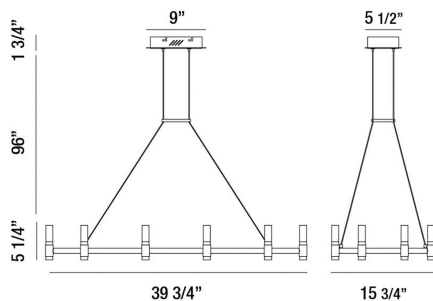

ALTAMONT, 40" RECTANGULAR CHANDELIER

PRODUCT DETAILS

No.	:	37047-016
Product Color	:	SATIN NICKEL/BLACK
Product Material	:	METAL
Shade / Accent Material	:	ACRYLIC
Length	:	39.75"
Width	:	15.75"
Height	:	5.25"
Overall Height	:	103"
Weight	:	9.4lbs

LIGHT SOURCE DETAILS

Light Source Type	:	INTEGRATED LED
Input Voltage	:	120V
Bulb Voltage	:	120V
Socket Type	:	LED
Total Wattage	:	54W
Total Lumen	:	1920lm
Kelvin	:	3000K
CRI	:	90
Dimmable	:	Yes

Options Available

ITEM NO.	FINISH	SHADE
37047-016	SATIN NICKEL/BLACK	

TECHNICAL DETAILS

Hanging Support Type	:	WIRE
Hanging Support Length	:	96"
Canopy / Backplate Length	:	9"
Canopy / Backplate Height	:	1.75"
Canopy / Backplate Width	:	5.5"
Location	:	DRY
Approval	:	