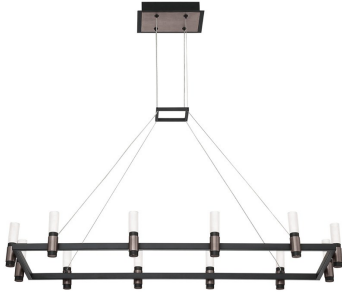

ALTAMONT, 40" RECTANGULAR CHANDELIER

PRODUCT DETAILS

No.	:	37047-016
Product Color	:	SATIN NICKEL/BLACK
Product Material	:	METAL
Shade / Accent Material	:	ACRYLIC
Length	:	39.75"
Width	:	15.75"
Height	:	5.25"
Overall Height	:	103"
Weight	:	9.4lbs

LIGHT SOURCE DETAILS

Light Source Type	:	INTEGRATED LED
Input Voltage	:	120V
Bulb Voltage	:	120V
Socket Type	:	LED
Total Wattage	:	54W
Total Lumen	:	1920lm
Kelvin	:	3000K
CRI	:	90
Dimmable	:	Yes

Options Available

ITEM NO.	FINISH	SHADE
37047-016	SATIN NICKEL/BLACK	

TECHNICAL DETAILS

Hanging Support Type	:	WIRE
Hanging Support Length	:	96"
Canopy / Backplate Length	:	9"
Canopy / Backplate Height	:	1.75"
Canopy / Backplate Width	:	5.5"
Location	:	DRY
Approval	:	