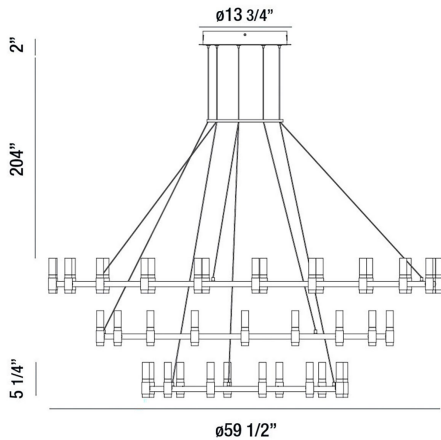

ALBANY, 60" 3-TIER ROUND CHANDELIER

PRODUCT DETAILS

No.	:	37046-019
Product Color	:	DEEP BLACK/BRASS
Product Material	:	METAL
Shade / Accent Material	:	ACRYLIC
Diameter	:	59.5"
Height	:	5.25"
Overall Height	:	211.25"
Weight	:	40.3lbs

LIGHT SOURCE DETAILS

Light Source Type	:	INTEGRATED LED
Input Voltage	:	120V
Bulb Voltage	:	120V
Socket Type	:	LED
Total Wattage	:	230W
Total Lumen	:	8160lm
Kelvin	:	3000K
CRI	:	90
Dimmable	:	Yes

Options Available

ITEM NO.	FINISH	SHADE
37046-019	DEEP BLACK/BRASS	

TECHNICAL DETAILS

Hanging Support Type	:	WIRE
Hanging Support Length	:	204"
Canopy / Backplate Height	:	2"
Canopy / Backplate Dia.	:	13.75"
Location	:	DRY