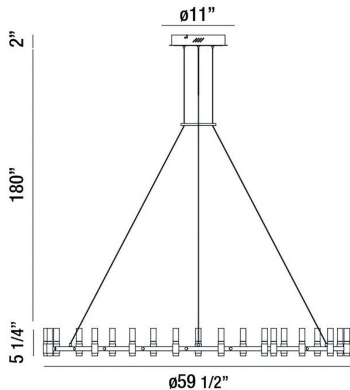

## ALBANY, 60" ROUND CHANDELIER

### PRODUCT DETAILS

No.	:	37045-012
Product Color	:	DEEP BLACK/BRASS
Product Material	:	METAL
Shade / Accent Material	:	ACRYLIC
Diameter	:	59.5"
Height	:	5.25"
Overall Height	:	187.25"
Weight	:	18.3lbs

### LIGHT SOURCE DETAILS

Light Source Type	:	INTEGRATED LED
Input Voltage	:	120V
Bulb Voltage	:	120V
Socket Type	:	LED
Total Wattage	:	96W
Total Lumen	:	3360lm
Kelvin	:	3000K
CRI	:	90
Dimmable	:	Yes

### TECHNICAL DETAILS

Hanging Support Type	:	WIRE
Hanging Support Length	:	180"
Canopy / Backplate Height	:	2"
Canopy / Backplate Dia.	:	11"
Location	:	DRY