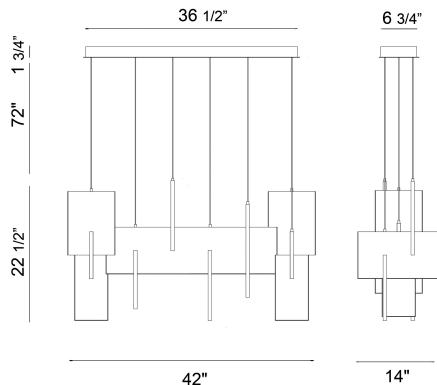

COBURG, EXTRA LARGE LINEAR LED CHANDELIER

PRODUCT DETAILS

No.	:	38044-021
Product Color	:	BLACK
Product Material	:	METAL
Shade / Accent Material	:	~
Length	:	42"
Width	:	14"
Height	:	23"
Overall Height	:	95"
Weight	:	35.2lbs

LIGHT SOURCE DETAILS

Light Source Type	:	INTEGRATED LED
Input Voltage	:	120V
Bulb Voltage	:	24V
Socket Type	:	LED
Total Wattage	:	129W
Initial Lumens	:	7700lm
Kelvin	:	3000K
CRI	:	90
Dimmable	:	Yes

OPTIONS AVAILABLE

ITEM NO.	FINISH	SHADE
38044-014	GOLD	
38044-021	BLACK	

TECHNICAL DETAILS

Hanging Support Type	:	WIRE
Canopy / Backplate Length	:	36.5"
Canopy / Backplate Height	:	1.75"
Canopy / Backplate Width	:	7"
Location	:	DRY
Approval	:	
Title 24	:	Yes