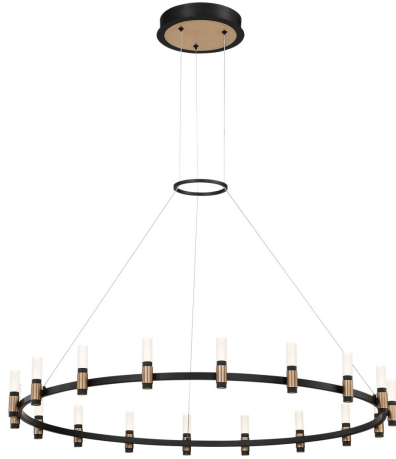

## ALBANY, 46" ROUND CHANDELIER

### PRODUCT DETAILS

No.	:	37044-015
Product Color	:	DEEP BLACK/BRASS
Product Material	:	METAL
Shade / Accent Material	:	ACRYLIC
Diameter	:	45.25"
Height	:	5.25"
Overall Height	:	187.25"
Weight	:	16.5lbs

### Options Available

ITEM NO.	FINISH	SHADE
37044-015	DEEP BLACK/BRASS	

### TECHNICAL DETAILS

Hanging Support Type	:	WIRE
Hanging Support Length	:	180"
Canopy / Backplate Height	:	2"
Canopy / Backplate Dia.	:	11"
Location	:	DRY