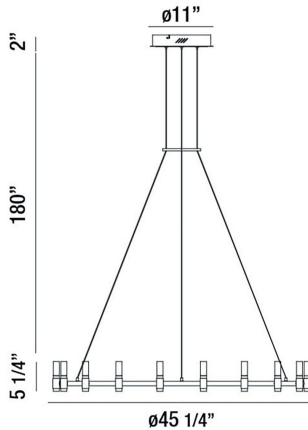

## ALBANY, 46" ROUND CHANDELIER

### PRODUCT DETAILS

No.	:	37044-015
Product Color	:	DEEP BLACK/BRASS
Product Material	:	METAL
Shade / Accent Material	:	ACRYLIC
Diameter	:	45.25"
Height	:	5.25"
Overall Height	:	187.25"
Weight	:	16.5lbs

### LIGHT SOURCE DETAILS

Light Source Type	:	INTEGRATED LED
Input Voltage	:	120V
Bulb Voltage	:	120V
Socket Type	:	LED
Total Wattage	:	81W
Total Lumen	:	2880lm
Kelvin	:	3000K
CRI	:	90
Dimmable	:	Yes

### TECHNICAL DETAILS

Hanging Support Type	:	WIRE
Hanging Support Length	:	180"
Canopy / Backplate Height	:	2"
Canopy / Backplate Dia.	:	11"
Location	:	DRY