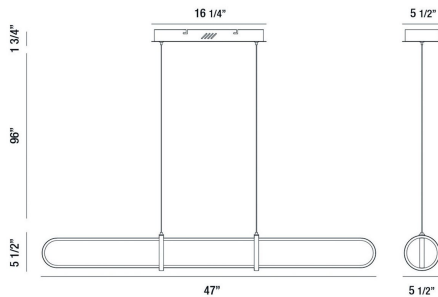

## BERKLEY, 47" LINEAR CHANDELIER

### PRODUCT DETAILS

No.	:	37037-017
Product Color	:	MATTE BLACK
Product Material	:	METAL
Shade / Accent Material	:	ACRYLIC
Length	:	47"
Width	:	5.5"
Height	:	5.5"
Overall Height	:	103.25"
Weight	:	5.1lbs

### TECHNICAL DETAILS

Hanging Support Type	:	WIRE
Hanging Support Length	:	96"
Canopy / Backplate Length	:	16.25"
Canopy / Backplate Height	:	1.75"
Canopy / Backplate Width	:	5.5"
Location	:	DRY
Approval	:	