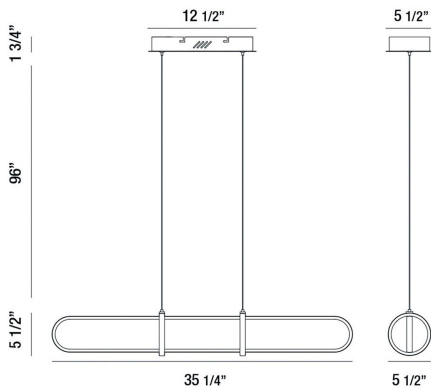

## BERKLEY, 35" LINEAR CHANDELIER

### PRODUCT DETAILS

No.	:	37036-010
Product Color	:	MATTE BLACK
Product Material	:	METAL
Shade / Accent Material	:	ACRYLIC
Length	:	35.25"
Width	:	5.5"
Height	:	5.5"
Overall Height	:	103.25"
Weight	:	4.4lbs

### TECHNICAL DETAILS

Hanging Support Type	:	WIRE
Hanging Support Length	:	96"
Canopy / Backplate Length	:	12.5"
Canopy / Backplate Height	:	1.75"
Canopy / Backplate Width	:	5.5"
Location	:	DRY
Approval	:	