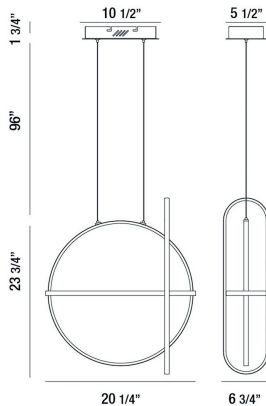

BERKLEY, 20" ROUND CHANDELIER

Options Available

ITEM NO.	FINISH	SHADE
37035-013	MATTE BLACK	
37035-020	STAIN GOLD	

PRODUCT DETAILS

No.	:	37035-013
Product Color	:	MATTE BLACK
Product Material	:	METAL
Shade / Accent Material	:	ACRYLIC
Length	:	20.25"
Width	:	6.75"
Height	:	23.75"
Overall Height	:	121.5"
Weight	:	3.7lbs

LIGHT SOURCE DETAILS

Light Source Type	:	INTEGRATED LED
Input Voltage	:	120V
Bulb Voltage	:	120V
Socket Type	:	LED
Total Wattage	:	59W
Total Lumen	:	2950lm
Kelvin	:	3000K
CRI	:	90
Dimmable	:	Yes

TECHNICAL DETAILS

Hanging Support Type	:	WIRE
Hanging Support Length	:	96"
Canopy / Backplate Length	:	10.5"
Canopy / Backplate Height	:	1.75"
Canopy / Backplate Width	:	5.5"
Canopy / Backplate Dia.	:	7"
Location	:	DRY
Approval	:	