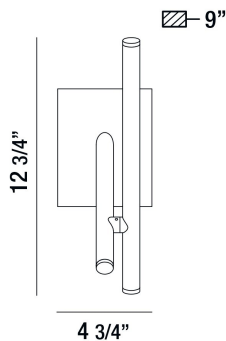

### PRODUCT DETAILS

No.	:	36252-015
Product Color	:	BLACK
Product Material	:	METAL
Shade / Accent Colour	:	FROSTED
Shade / Accent Material	:	ACRYLIC
Width	:	4.75"
Height	:	12.75"
Ext	:	9"
Weight	:	1.8lbs

### TECHNICAL DETAILS

Canopy / Backplate Length	:	4.75"
Canopy / Backplate Height	:	1.25"
Canopy / Backplate Width	:	5.875"
Mounting	:	Up or Down
Location	:	DRY
Approval	:	