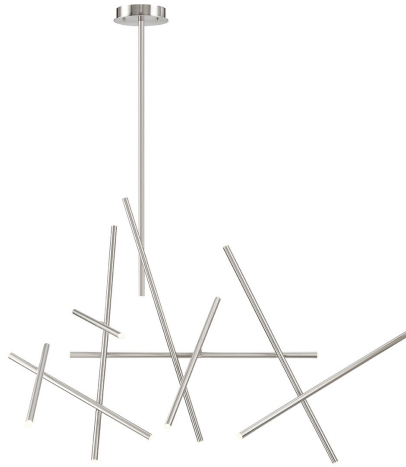

CROSSROADS, 59" CHANDELIER

PRODUCT DETAILS

No.	:	36251-025
Product Color	:	SATIN NICKEL
Product Material	:	METAL
Shade / Accent Colour	:	FROSTED
Shade / Accent Material	:	ACRYLIC
Length	:	59.25"
Width	:	27"
Height	:	45.5"
Overall Height	:	83"
Weight	:	17.5lbs

LIGHT SOURCE DETAILS

Light Source Type	:	INTEGRATED LED
Input Voltage	:	120V
Bulb Voltage	:	120V
Total Wattage	:	18W
Total Lumen	:	1440lm
Kelvin	:	3000K
CRI	:	90+
Dimmable	:	Yes

Options Available

ITEM NO.	FINISH	SHADE
36251-018	BLACK	FROSTED
36251-025	SATIN NICKEL	FROSTED
36251-032	ANTIQUE BRASS	FROSTED

TECHNICAL DETAILS

Hanging Support Type	:	ROD
Hanging Support Length	:	36"
Rods Included	:	12"+24"
Canopy / Backplate Height	:	1.5"
Canopy / Backplate Dia.	:	7.75"
Location	:	DRY
Approval	:	

PROJECT INFORMATION