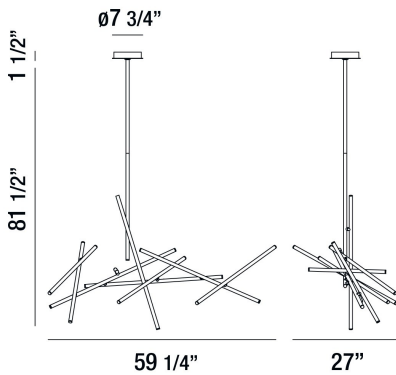

CROSSROADS, 59" CHANDELIER

PRODUCT DETAILS

No.	:	36251-025
Product Color	:	SATIN NICKEL
Product Material	:	METAL
Shade / Accent Colour	:	FROSTED
Shade / Accent Material	:	ACRYLIC
Length	:	59.25"
Width	:	27"
Height	:	45.5"
Overall Height	:	83"
Weight	:	17.5lbs

LIGHT SOURCE DETAILS

Light Source Type	:	INTEGRATED LED
Input Voltage	:	120V
Bulb Voltage	:	120V
Total Wattage	:	18W
Total Lumen	:	1440lm
Kelvin	:	3000K
CRI	:	90+
Dimmable	:	Yes

Options Available

ITEM NO.	FINISH	SHADE
36251-018	BLACK	FROSTED
36251-025	SATIN NICKEL	FROSTED
36251-032	ANTIQUE BRASS	FROSTED

TECHNICAL DETAILS

Hanging Support Type	:	ROD
Hanging Support Length	:	36"
Rods Included	:	12"+24"
Canopy / Backplate Height	:	1.5"
Canopy / Backplate Dia.	:	7.75"
Location	:	DRY
Approval	:	

PROJECT INFORMATION