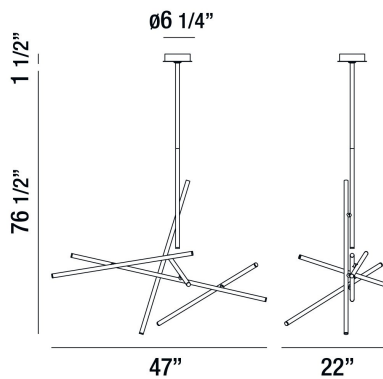

CROSSROADS, 47" CHANDELIER

PRODUCT DETAILS

No.	:	36250-035
Product Color	:	ANTIQUE BRASS
Product Material	:	METAL
Shade / Accent Colour	:	FROSTED
Shade / Accent Material	:	ACRYLIC
Length	:	47"
Width	:	22"
Height	:	40.5"
Overall Height	:	78"
Weight	:	9.4lbs

LIGHT SOURCE DETAILS

Light Source Type	:	INTEGRATED LED
Input Voltage	:	120V
Bulb Voltage	:	120V
Total Wattage	:	10W
Total Lumen	:	800lm
Kelvin	:	3000K
CRI	:	90+
Dimmable	:	Yes

Options Available

ITEM NO.	FINISH	SHADE
36250-011	BLACK	FROSTED
36250-028	SATIN NICKEL	FROSTED
36250-035	ANTIQUE BRASS	FROSTED

TECHNICAL DETAILS

Hanging Support Type	:	ROD
Hanging Support Length	:	36"
Rods Included	:	12"+24"
Canopy / Backplate Height	:	1.5"
Canopy / Backplate Dia.	:	6.25"
Location	:	DRY
Approval	:	

PROJECT INFORMATION