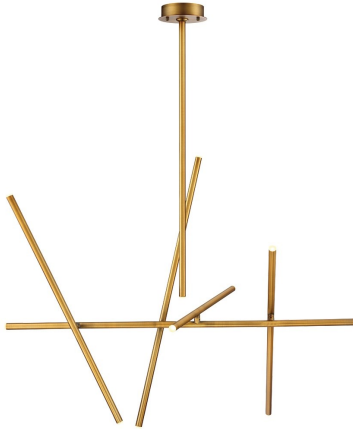

CROSSROADS, 47" CHANDELIER

PRODUCT DETAILS

No.	:	36250-035
Product Color	:	ANTIQUE BRASS
Product Material	:	METAL
Shade / Accent Colour	:	FROSTED
Shade / Accent Material	:	ACRYLIC
Length	:	47"
Width	:	22"
Height	:	40.5"
Overall Height	:	78"
Weight	:	9.4lbs

LIGHT SOURCE DETAILS

Light Source Type	:	INTEGRATED LED
Input Voltage	:	120V
Bulb Voltage	:	120V
Total Wattage	:	10W
Total Lumen	:	800lm
Kelvin	:	3000K
CRI	:	90+
Dimmable	:	Yes

Options Available

ITEM NO.	FINISH	SHADE
36250-011	BLACK	FROSTED
36250-028	SATIN NICKEL	FROSTED
36250-035	ANTIQUE BRASS	FROSTED

TECHNICAL DETAILS

Hanging Support Type	:	ROD
Hanging Support Length	:	36"
Rods Included	:	12"+24"
Canopy / Backplate Height	:	1.5"
Canopy / Backplate Dia.	:	6.25"
Location	:	DRY
Approval	:	

PROJECT INFORMATION