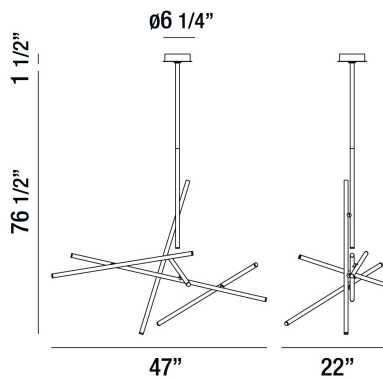

CROSSROADS, 47" CHANDELIER

PRODUCT DETAILS

No.	:	36250-028
Product Color	:	SATIN NICKEL
Product Material	:	METAL
Shade / Accent Colour	:	FROSTED
Shade / Accent Material	:	ACRYLIC
Length	:	47"
Width	:	22"
Height	:	40.5"
Overall Height	:	78"
Weight	:	9.4lbs

LIGHT SOURCE DETAILS

Light Source Type	:	INTEGRATED LED
Input Voltage	:	120V
Bulb Voltage	:	120V
Total Wattage	:	10W
Total Lumen	:	800lm
Kelvin	:	3000K
CRI	:	90+
Dimmable	:	Yes

Options Available

ITEM NO.	FINISH	SHADE
36250-011	BLACK	FROSTED
36250-028	SATIN NICKEL	FROSTED
36250-035	ANTIQUÉ BRASS	FROSTED

TECHNICAL DETAILS

Hanging Support Type	:	ROD
Hanging Support Length	:	36"
Rods Included	:	12"+24"
Canopy / Backplate Height	:	1.5"
Canopy / Backplate Dia.	:	6.25"
Location	:	DRY
Approval	:	

PROJECT INFORMATION