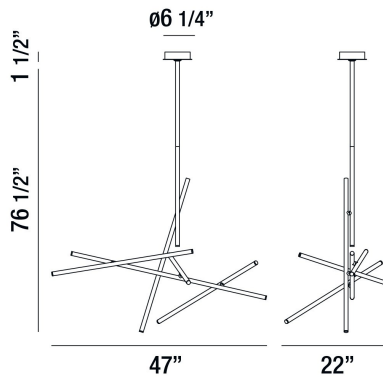

CROSSROADS, 47" CHANDELIER

PRODUCT DETAILS

No.	:	36250-011
Product Color	:	BLACK
Product Material	:	METAL
Shade / Accent Colour	:	FROSTED
Shade / Accent Material	:	ACRYLIC
Length	:	47"
Width	:	22"
Height	:	40.5"
Overall Height	:	78"
Weight	:	9.4lbs

LIGHT SOURCE DETAILS

Light Source Type	:	INTEGRATED LED
Input Voltage	:	120V
Bulb Voltage	:	120V
Total Wattage	:	10W
Total Lumen	:	800lm
Kelvin	:	3000K
CRI	:	90+
Dimmable	:	Yes

Options Available

ITEM NO.	FINISH	SHADE
36250-011	BLACK	FROSTED
36250-028	SATIN NICKEL	FROSTED
36250-035	ANTIQUÉ BRASS	FROSTED

TECHNICAL DETAILS

Hanging Support Type	:	ROD
Hanging Support Length	:	36"
Rods Included	:	12"+24"
Canopy / Backplate Height	:	1.5"
Canopy / Backplate Dia.	:	6.25"
Location	:	DRY
Approval	:	

PROJECT INFORMATION