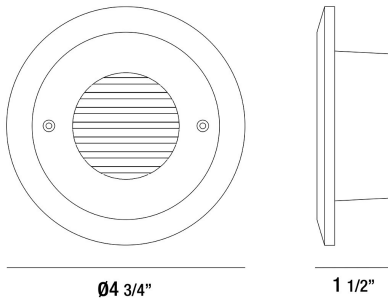

PROJECT INFORMATION

Job Name: Date: Type:

Comments: