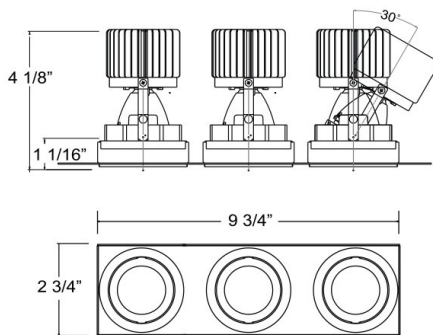

AMIGO, AMIGO 3-LIGHT GIMBAL, TRIMLESS, 15W LE

PRODUCT DETAILS

No.	:	36027-30-02
Product Color	:	WHITE
Shade / Accent Colour	:	WHITE
Length	:	9.75"
Width	:	2.75"
Height	:	4.125"

LIGHT SOURCE DETAILS

Light Source Type	:	INTEGRATED LED
Input Voltage	:	120V/277VV
Bulb Voltage	:	120V
Socket Type	:	LED
Total Wattage	:	45W
Total Lumen	:	3870lm
Kelvin	:	3000K
CRI	:	90
Dimmable	:	Yes

Options Available

ITEM NO.	FINISH	SHADE
36027-30-01	BLACK	BLACK
36027-30-02	WHITE	WHITE

TECHNICAL DETAILS

Location	:	DRY
Approval	:	
Title 24	:	Yes
Beam Angle	:	40

PROJECT INFORMATION

Job Name: Date: Type:

Comments: