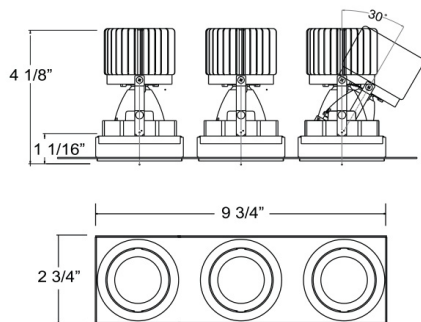

36027-30, AMIGO 3-LIGHT GIMBAL, TRIMLESS, 15W LE

PRODUCT DETAILS

No.	:	36027-30-01
Product Color	:	BLACK
Shade / Accent Colour	:	BLACK
Length	:	9.75"
Width	:	2.75"
Height	:	4.125"

TECHNICAL DETAILS

Location	:	DRY
Approval	:	
Beam Angle	:	40

LIGHT SOURCE DETAILS

Number of Bulbs	:	3
Light Source	:	LED
Light Source Type	:	LED
Input Voltage	:	120V
Socket Type	:	LED
Wattage	:	15W
Total Lumen	:	1920lm
Kelvin	:	3000K
CRI	:	90
Bulb Included	:	Yes
Dimmable	:	Yes

Options Available

ITEM NO.	FINISH	SHADE
36027-30-01	BLACK	BLACK
36027-30-02	WHITE	WHITE

PROJECT INFORMATION

Job Name: Date: Type:

Comments: