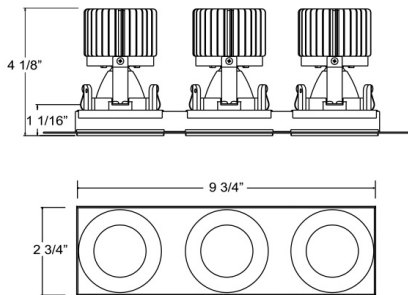

36026-30, AMIGO 3-LIGHT TRIMLESS DOWNLIGHT, 15W LED

PRODUCT DETAILS

No.	:	36026-30-01
Product Color	:	BLACK
Shade / Accent Colour	:	BLACK
Length	:	9.75"
Width	:	2.75"
Height	:	4.125"

TECHNICAL DETAILS

Location	:	DRY
Approval	:	
Beam Angle	:	40

LIGHT SOURCE DETAILS

Number of Bulbs	:	3
Light Source	:	LED
Light Source Type	:	LED
Input Voltage	:	120V
Socket Type	:	LED
Wattage	:	15W
Total Lumen	:	1290lm
Kelvin	:	3000K
CRI	:	90
Bulb Included	:	Yes
Dimmable	:	Yes

Options Available

ITEM NO.	FINISH	SHADE
36026-30-01	BLACK	BLACK
36026-30-02	WHITE	WHITE

PROJECT INFORMATION

Job Name: Date: Type:

Comments: