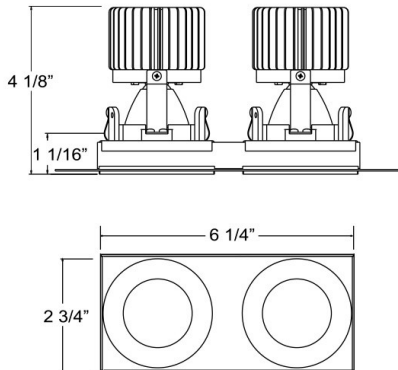

AMIGO, AMIGO 2-LIGHT TRIMLESS DOWNLIGHT, 15W LED

PRODUCT DETAILS

No.	:	36024-35-02
Product Color	:	WHITE
Shade / Accent Colour	:	WHITE
Length	:	6.25"
Width	:	2.75"
Height	:	4.125"
Weight	:	4lbs

LIGHT SOURCE DETAILS

Light Source Type	:	INTEGRATED LED
Input Voltage	:	120V/277VV
Bulb Voltage	:	120V
Socket Type	:	LED
Total Wattage	:	30W
Total Lumen	:	2580lm
Kelvin	:	3500K
CRI	:	90
Dimmable	:	Yes

Options Available

ITEM NO.	FINISH	SHADE
36024-35-01	BLACK	BLACK
36024-35-02	WHITE	WHITE

TECHNICAL DETAILS

Location	:	DRY
Approval	:	
Title 24	:	Yes
Beam Angle	:	40

PROJECT INFORMATION

 Job Name: Date: Type:

 Comments: