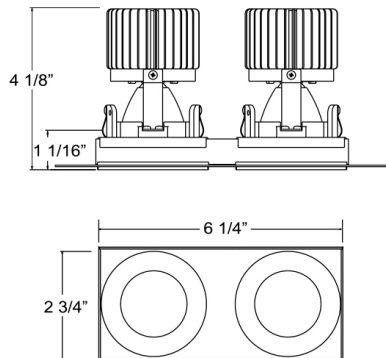

### Product Details

Item No.	:	36024-30-01
Finish	:	Black
Shade	:	Black
Length	:	6.25"
Width	:	2.75"
Height	:	4.13"
Est. Weight	:	4.6 lbs
Approval	:	

### TECHNICAL DETAILS

Beam Angle	:	40 degrees
------------	---	------------