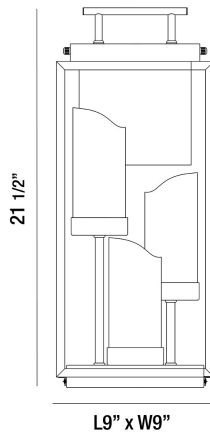

CATHEDRAL, 3-LIGHT LANTERN

PRODUCT DETAILS

No.	:	35978-015
Product Color	:	SAND BLACK
Shade / Accent Colour	:	CLEAR PV
Length	:	9"
Width	:	9"
Height	:	21.625"
Weight	:	10.5lbs

LIGHT SOURCE DETAILS

Light Source Type	:	INTEGRATED LED
Input Voltage	:	DC1.5V
Bulb Voltage	:	DC1.5V
Socket Type	:	LED
Total Wattage	:	1.5W
Total Lumen	:	75lm
Kelvin	:	2700K
CRI	:	75
Dimmable	:	No

Options Available

ITEM NO.	FINISH	SHADE
35978-015	SAND BLACK	CLEAR PV

TECHNICAL DETAILS

IP Rating	:	44
Location	:	WET
Title 24	:	Yes

PROJECT INFORMATION

 Job Name: Date: Type:

 Comments: